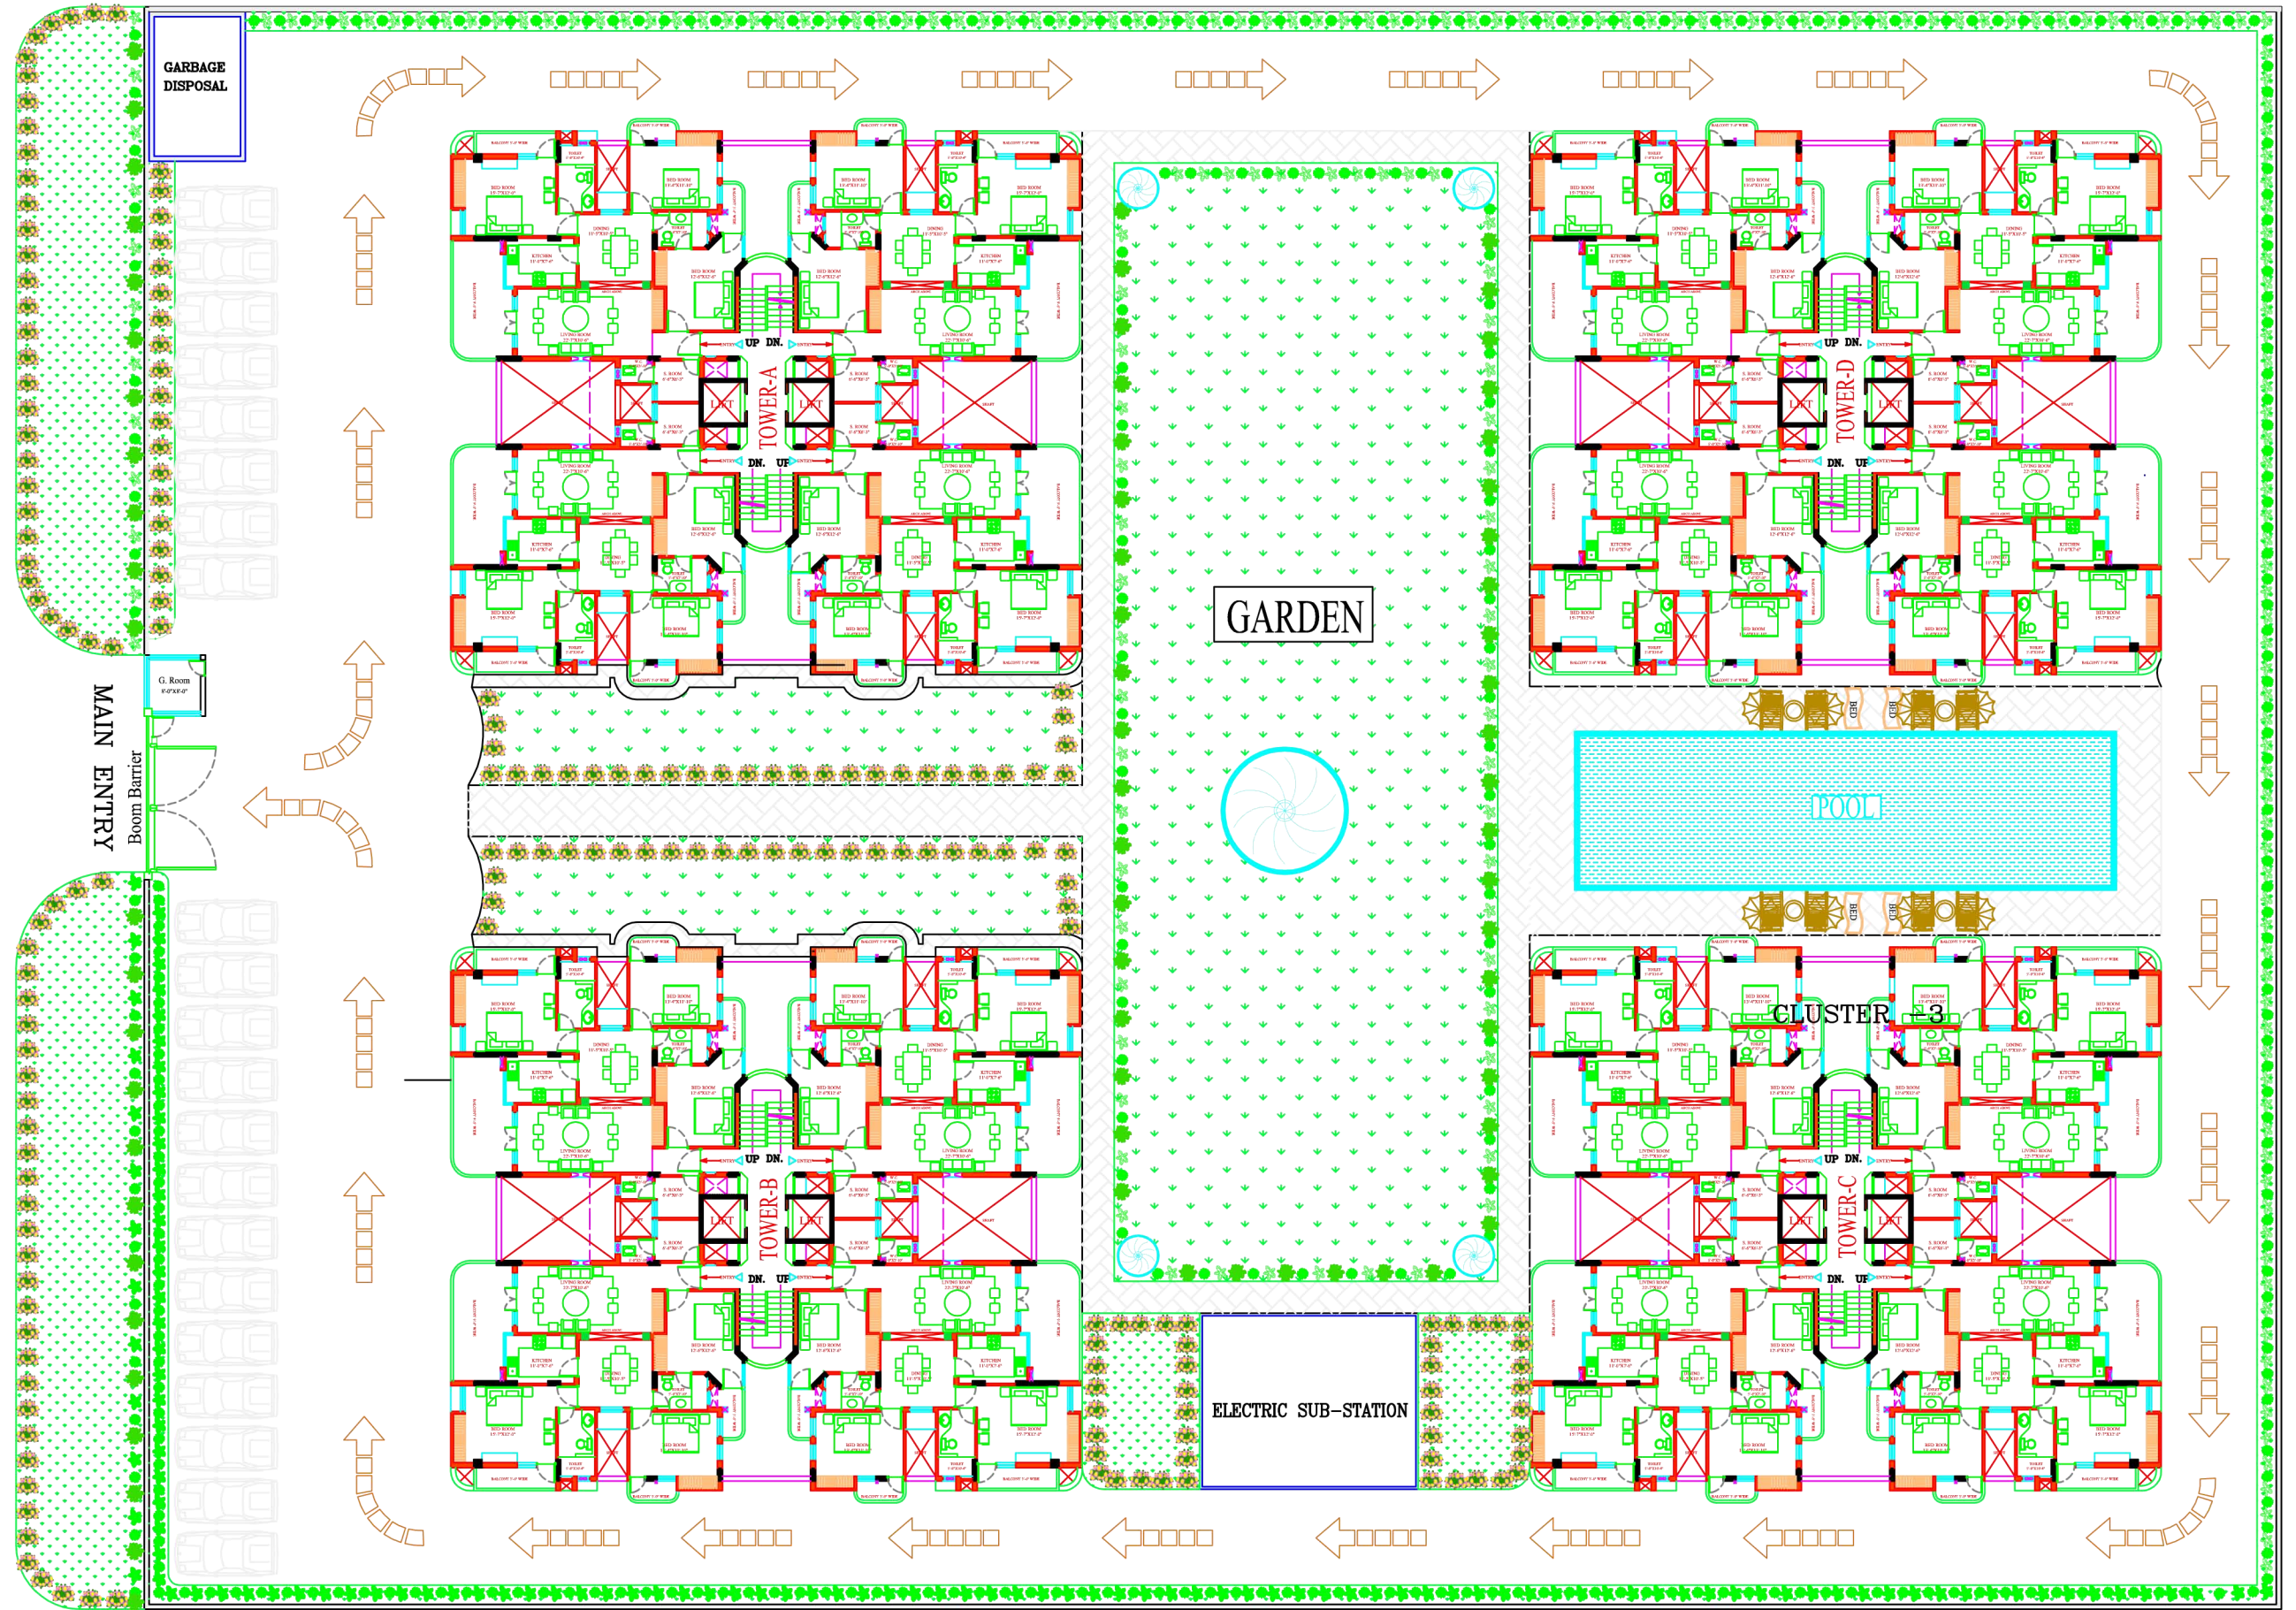

ROAD 60.00 M R / W

TOTAL NO OF UNITS -116

TOTAL BUILTUP AREA-2,33,627 SFT.

SITE PLAN

HIND CO-OPERATIVE GROUP HOUSING

PLOT NO.12, SECTOR - 5, DWARKA PHASE - I, NEW DELHI